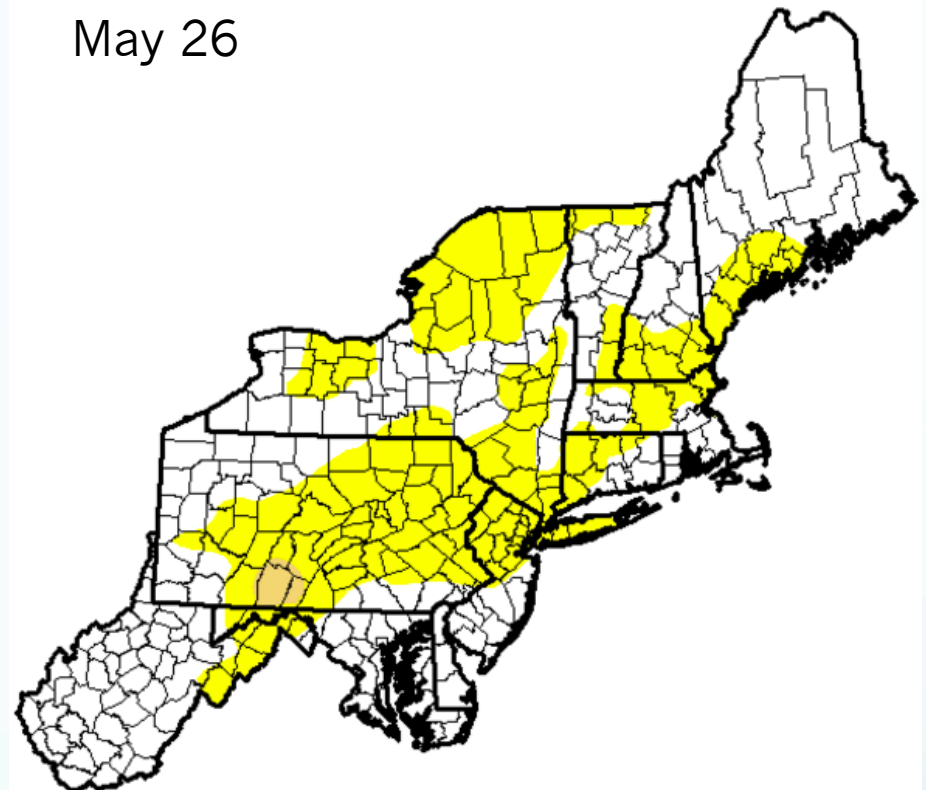

- Washington, DC record
 - 15 consecutive days with measurable precipitation
- Record number of days with measurable precipitation from May 1-24
 - Washington, DC
 - Washington Dulles
 - Wilmington, DE
 - Baltimore, MD
 - Elkins, WV

Number of Days Precipitation ≥ 0.01 May 1 to May 24 – Elkins Area, WV (ThreadEx)

Use navigation tools above and below chart to change displayed range

Drought Monitor

April 28

May 26

Late April:
34% of region abnormally dry
5% in moderate drought

Late May:
39% of region abnormally dry
1% in moderate drought

May Temperatures

From more than 4°F below normal to 2°F above normal

May Temperatures

Number of 70°F degree days (May 1-24):
Tied for record least at Washington, DC
Rank among top 10 least at 12 sites

Snowfall

- Caribou, ME
 - Largest snowfall so late in the season
- Seasonal snow
 - From 5 ft. below normal to 2 ft. above
 - 6 sites – top 5 least snowy season
 - Binghamton, NY – record low seasonal snow?