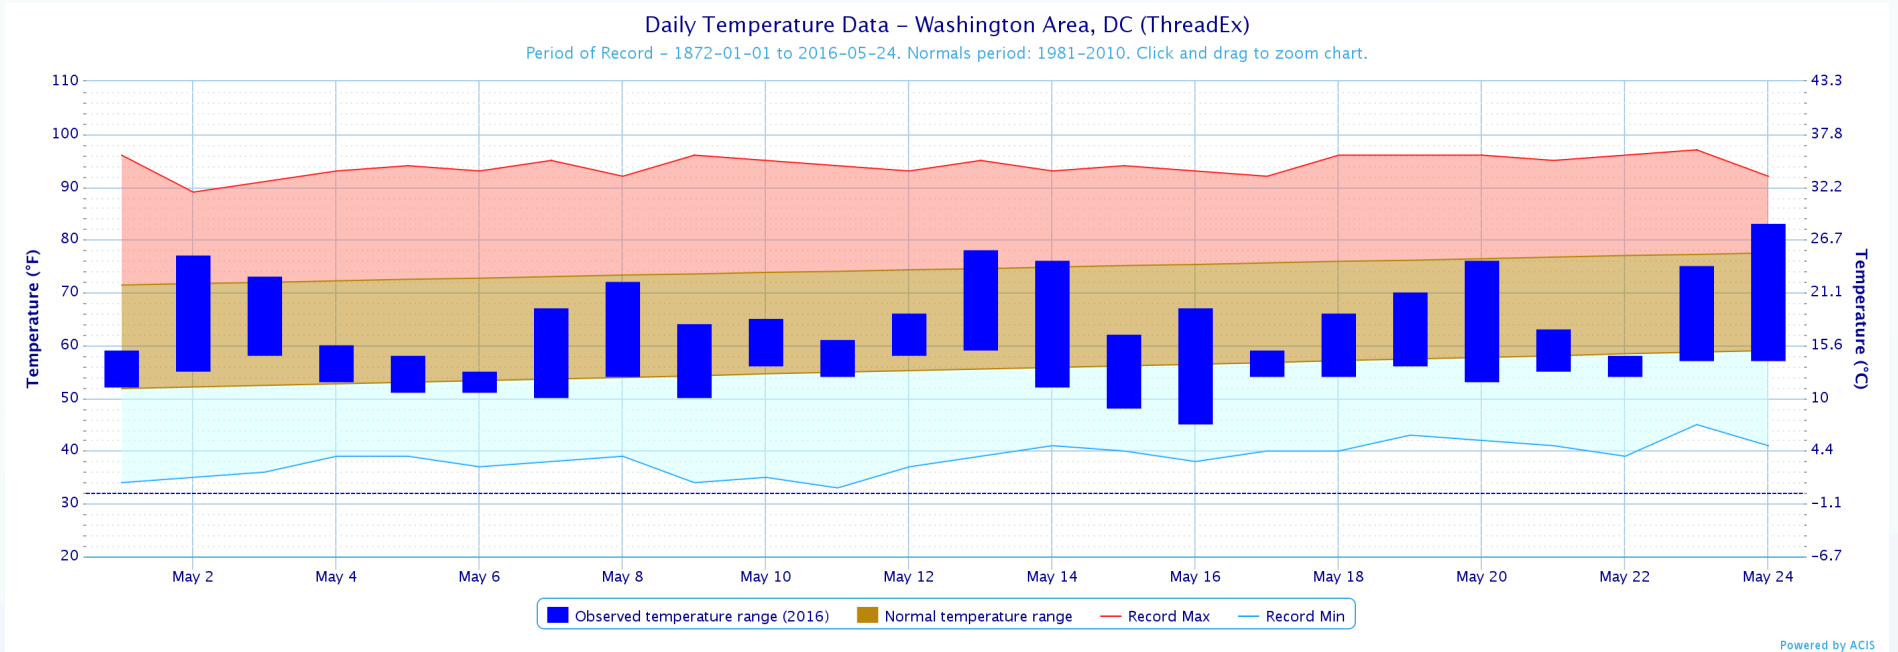

- Washington, DC record
 - 15 consecutive days with measurable precipitation
- Record number of days with measurable precipitation from May 1-24
 - Washington, DC
 - Washington Dulles
 - Wilmington, DE
 - Baltimore, MD
 - Elkins, WV

Number of Days Precipitation ≥ 0.01 May 1 to May 24 – Elkins Area, WV (ThreadEx)

Use navigation tools above and below chart to change displayed range

Drought Monitor

April 28

May 26

Late April:
34% of region abnormally dry
5% in moderate drought

Late May:
39% of region abnormally dry
1% in moderate drought

May Temperatures

From more than 4°F below normal to 2°F above normal

May Temperatures

Number of 70°F degree days (May 1-24):
Tied for record least at Washington, DC
Rank among top 10 least at 12 sites

Snowfall

- Caribou, ME
 - Largest snowfall so late in the season
- Seasonal snow
 - From 5 ft. below normal to 2 ft. above
 - 6 sites – top 5 least snowy season
 - Binghamton, NY – record low seasonal snow?