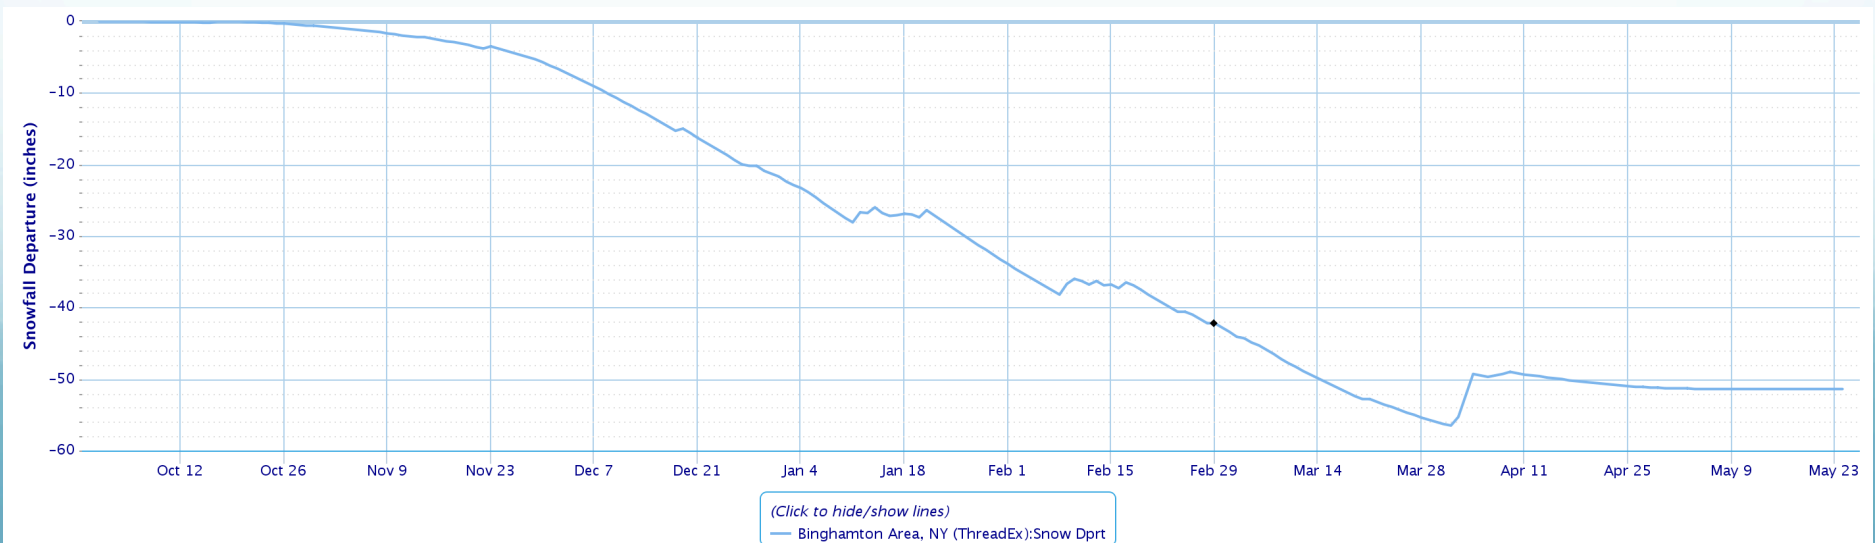

Late May:
39% of region abnormally dry
1% in moderate drought

May Temperatures

From more than 4°F below normal to 2°F above normal

May Temperatures

Number of 70°F degree days (May 1-24):
Tied for record least at Washington, DC
Rank among top 10 least at 12 sites

Snowfall

- Caribou, ME
 - Largest snowfall so late in the season
- Seasonal snow
 - From 5 ft. below normal to 2 ft. above
 - 6 sites – top 5 least snowy season
 - Binghamton, NY – record low seasonal snow?