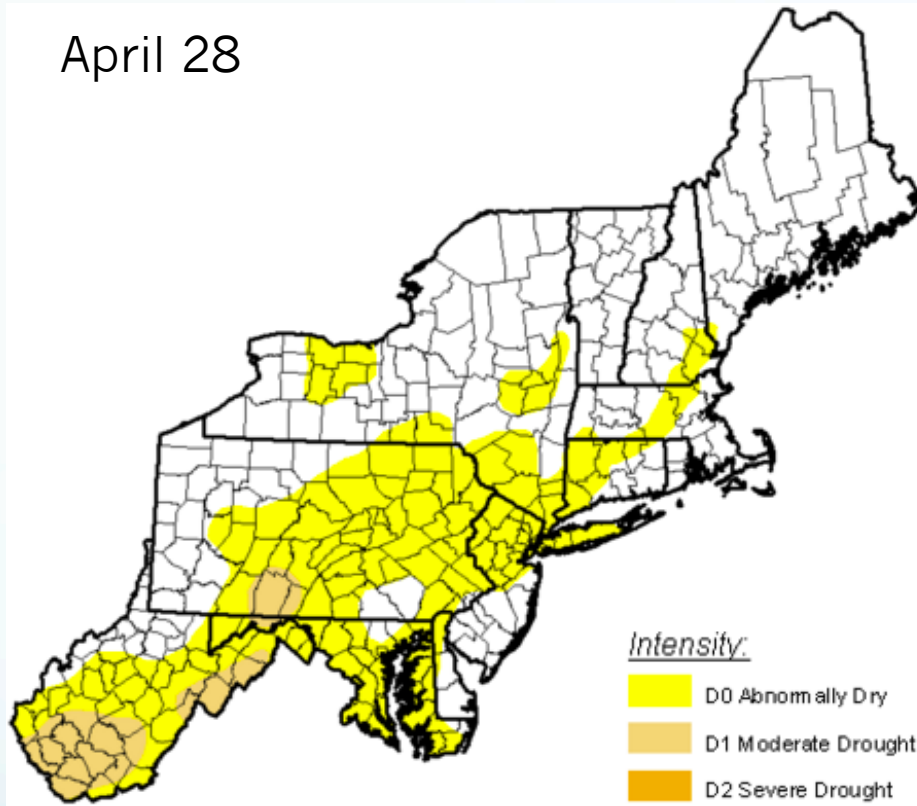

- Washington, DC record
 - 15 consecutive days with measurable precipitation
- Record number of days with measurable precipitation from May 1-24
 - Washington, DC
 - Washington Dulles
 - Wilmington, DE
 - Baltimore, MD
 - Elkins, WV

Number of Days Precipitation ≥ 0.01 May 1 to May 24 – Elkins Area, WV (ThreadEx)

Use navigation tools above and below chart to change displayed range

Drought Monitor

April 28

May 26

Late April:
34% of region abnormally dry
5% in moderate drought