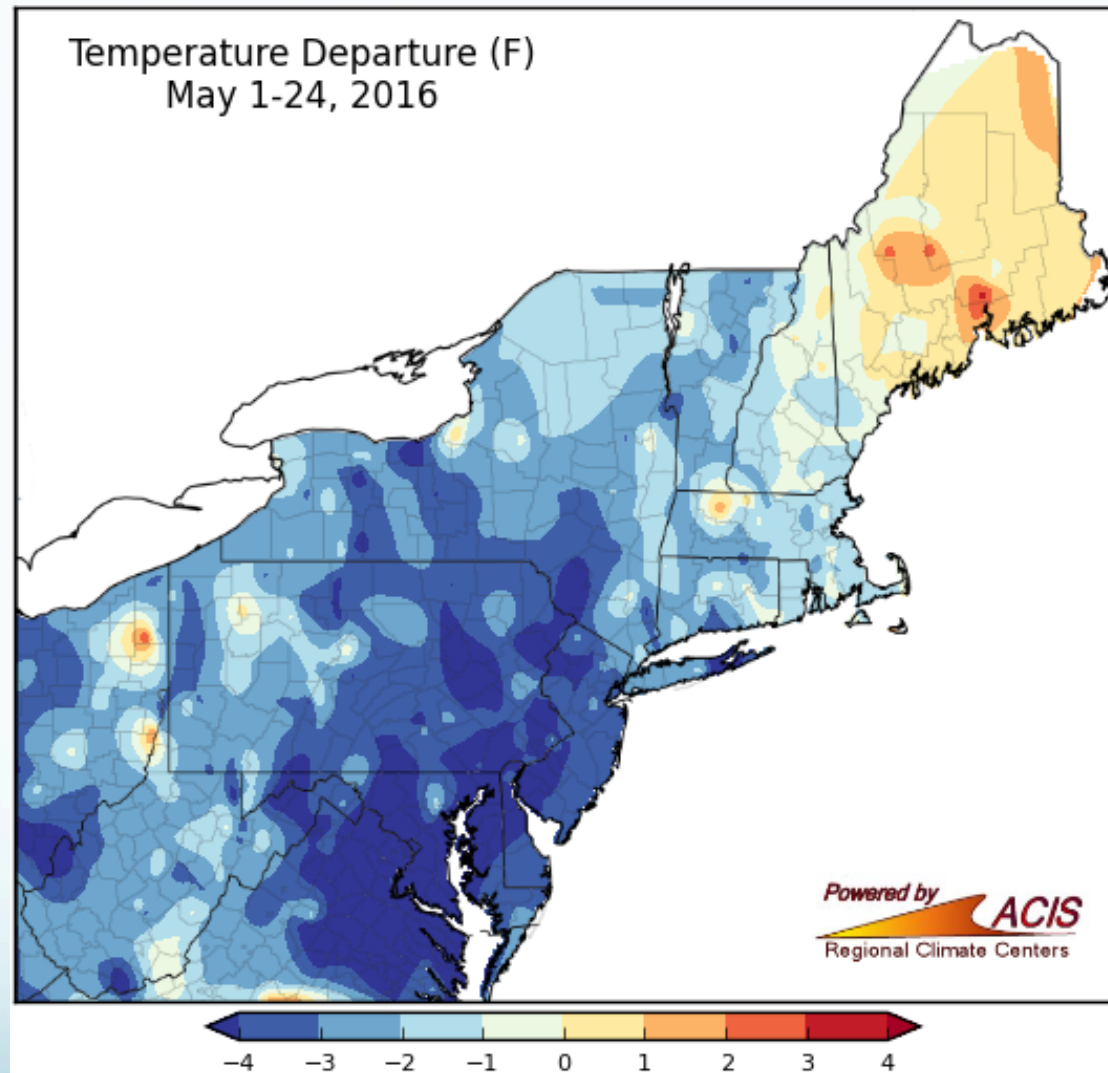

- Washington, DC record
 - 15 consecutive days with measurable precipitation
- Record number of days with measurable precipitation from May 1-24
 - Washington, DC
 - Washington Dulles
 - Wilmington, DE
 - Baltimore, MD
 - Elkins, WV

Number of Days Precipitation ≥ 0.01 May 1 to May 24 – Elkins Area, WV (ThreadEx)

Use navigation tools above and below chart to change displayed range

Drought Monitor

April 28

May 26

Late April:
34% of region abnormally dry
5% in moderate drought

Late May:
39% of region abnormally dry
1% in moderate drought

May Temperatures

From more than 4°F below normal to 2°F above normal

May Temperatures

Number of 70°F degree days (May 1-24):
Tied for record least at Washington, DC
Rank among top 10 least at 12 sites

Snowfall

- Caribou, ME
 - Largest snowfall so late in the season
- Seasonal snow
 - From 5 ft. below normal to 2 ft. above
 - 6 sites – top 5 least snowy season
 - Binghamton, NY – record low seasonal snow?