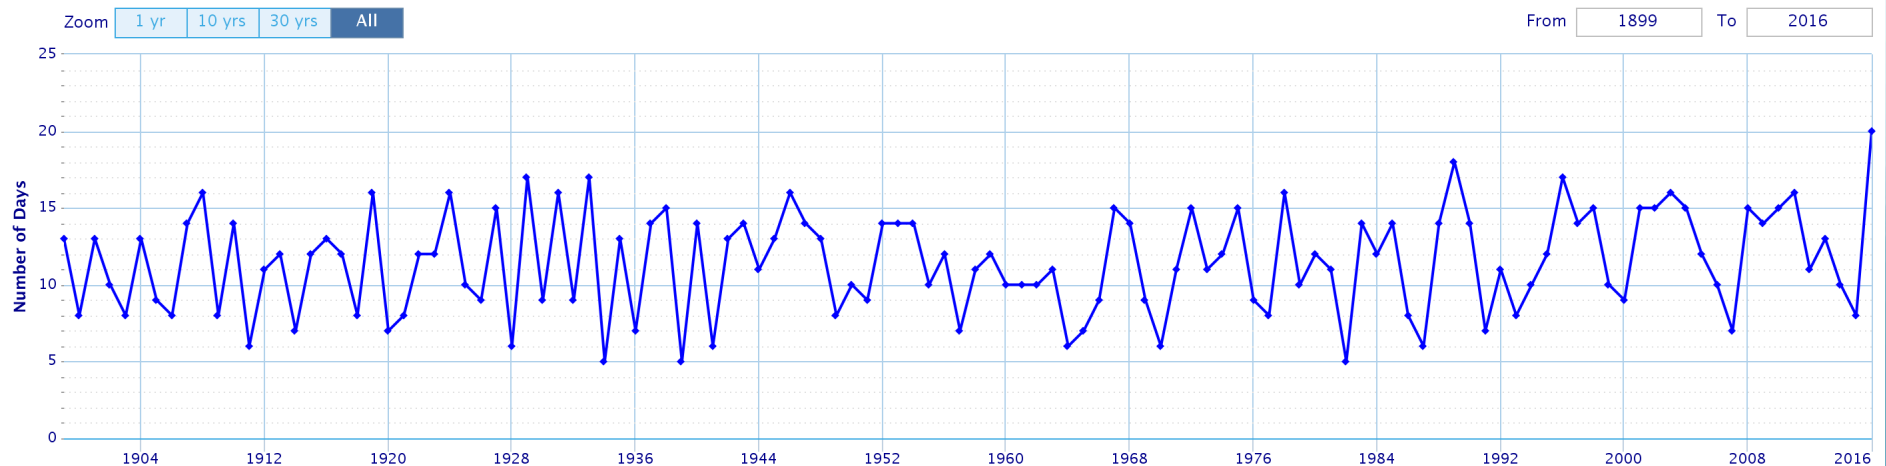

May Precipitation

Number of Consecutive Days Precipitation ≥ 0.01 for Washington Area, DC (ThreadEx)

Click column heading to sort ascending, click again to sort descending.

Rank	Run Length	Missing Days	Dates
1	15	0	2016-04-27 through 2016-05-11
2	10	0	1938-07-17 through 1938-07-26
-	10	0	1873-08-12 through 1873-08-21
4	9	0	2015-12-22 through 2015-12-30
-	9	0	2003-05-21 through 2003-05-29
-	9	0	1937-01-17 through 1937-01-25
-	9	0	1919-07-15 through 1919-07-23
-	9	0	1906-06-16 through 1906-06-24
-	9	0	1904-07-05 through 1904-07-13
-	9	0	1889-07-25 through 1889-08-02
Period of record: 1871-01-01 to 2016-05-24			

- Washington, DC record
  - 15 consecutive days with measurable precipitation
- Record number of days with measurable precipitation from May 1-24
  - Washington, DC
  - Washington Dulles
  - Wilmington, DE
  - Baltimore, MD
  - Elkins, WV

Number of Days Precipitation ≥ 0.01 May 1 to May 24 – Elkins Area, WV (ThreadEx)

Use navigation tools above and below chart to change displayed range