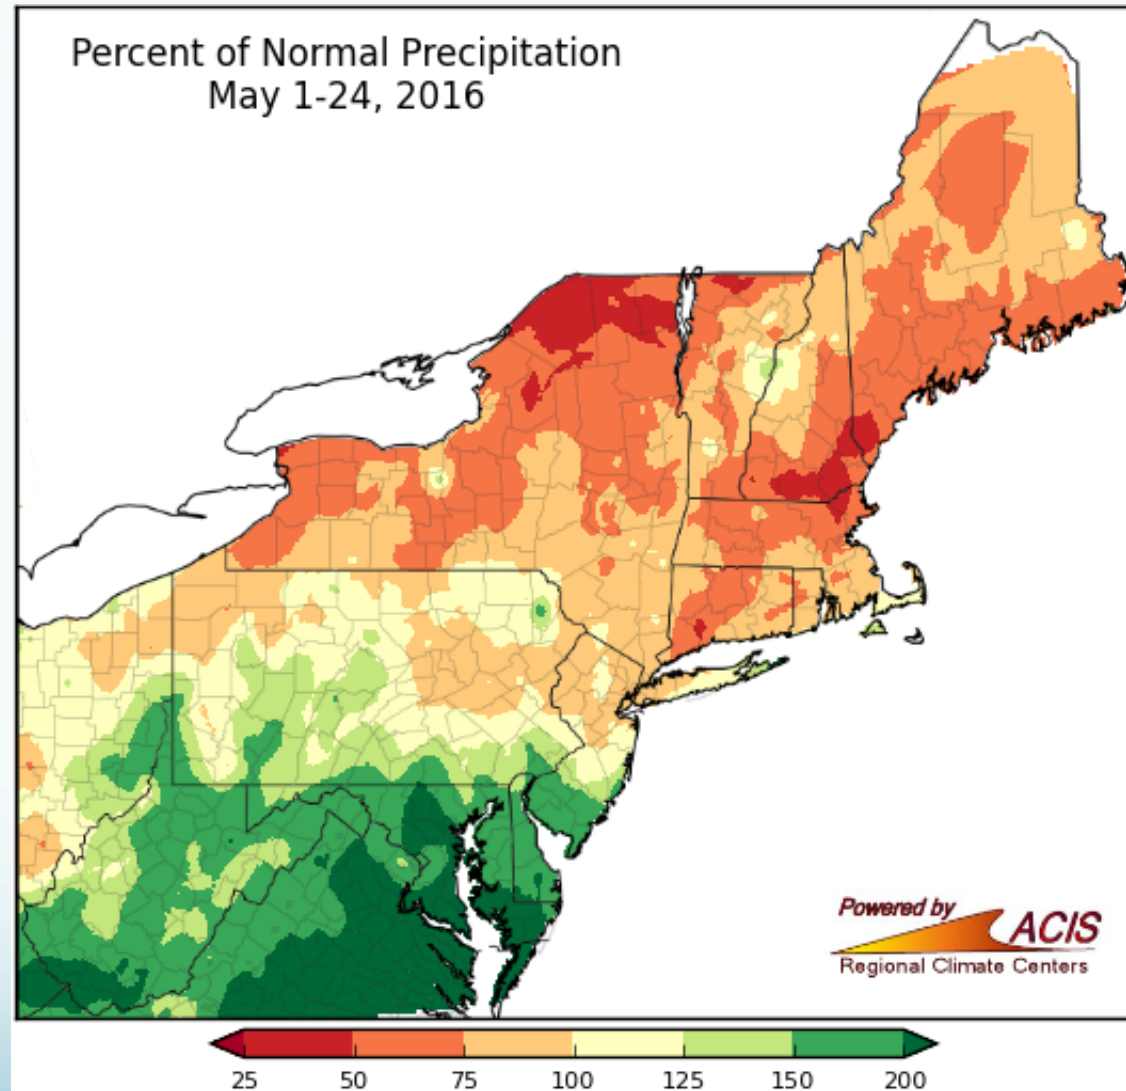

May Review

By: Samantha Borisoff, Climatologist

Northeast Regional Climate Center

May Precipitation

From 25% below normal to more than 200% of normal

May Precipitation

Number of Consecutive Days Precipitation ≥ 0.01 for Washington Area, DC (ThreadEx)

Click column heading to sort ascending, click again to sort descending.

Rank	Run Length	Missing Days	Dates
1	15	0	2016-04-27 through 2016-05-11
2	10	0	1938-07-17 through 1938-07-26
-	10	0	1873-08-12 through 1873-08-21
4	9	0	2015-12-22 through 2015-12-30
-	9	0	2003-05-21 through 2003-05-29
-	9	0	1937-01-17 through 1937-01-25
-	9	0	1919-07-15 through 1919-07-23
-	9	0	1906-06-16 through 1906-06-24
-	9	0	1904-07-05 through 1904-07-13
-	9	0	1889-07-25 through 1889-08-02
Period of record: 1871-01-01 to 2016-05-24			

- Washington, DC record
 - 15 consecutive days with measurable precipitation
- Record number of days with measurable precipitation from May 1-24
 - Washington, DC
 - Washington Dulles
 - Wilmington, DE
 - Baltimore, MD
 - Elkins, WV