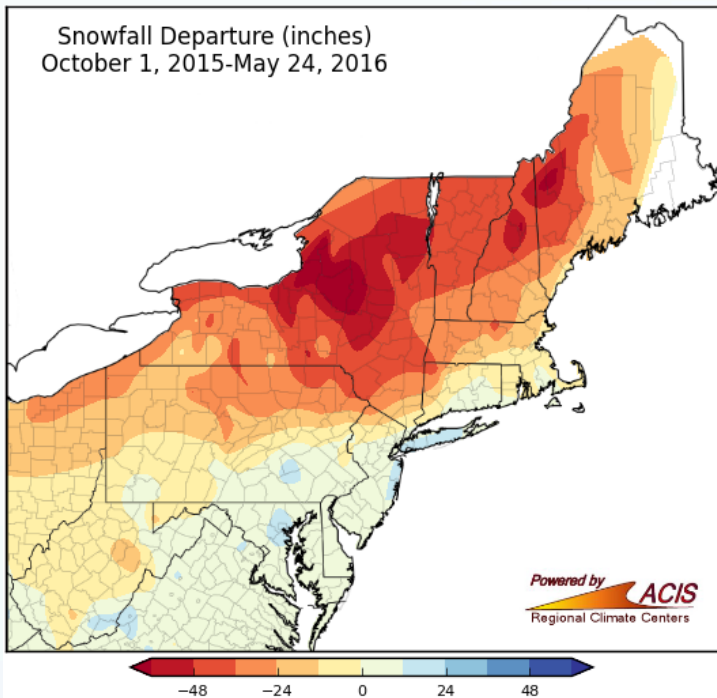

Late May:
39% of region abnormally dry
1% in moderate drought

May Temperatures

From more than 4°F below normal to 2°F above normal

May Temperatures

Number of 70°F degree days (May 1-24):
Tied for record least at Washington, DC
Rank among top 10 least at 12 sites

Snowfall

- Caribou, ME
 - Largest snowfall so late in the season
- Seasonal snow
 - From 5 ft. below normal to 2 ft. above
 - 6 sites – top 5 least snowy season
 - Binghamton, NY – record low seasonal snow?