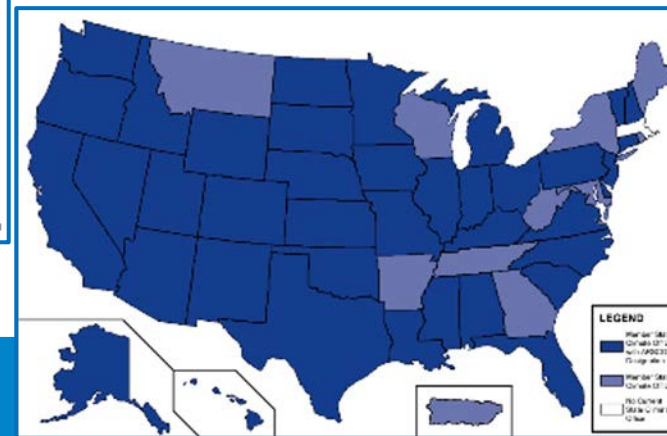

## National Scope

- 6 Regional Climate Service Directors
- *Voice of NOAA Climate* in each region
- NOAA and cross-Agency engagement and coordination

## Implemented Regionally

- 6 Regional Climate Centers (RCC)
- Regional themes
- Regional partners in NOAA and with other Federal and tribal partners
- Inter-state coordination

<https://www.ncei.noaa.gov/regional>