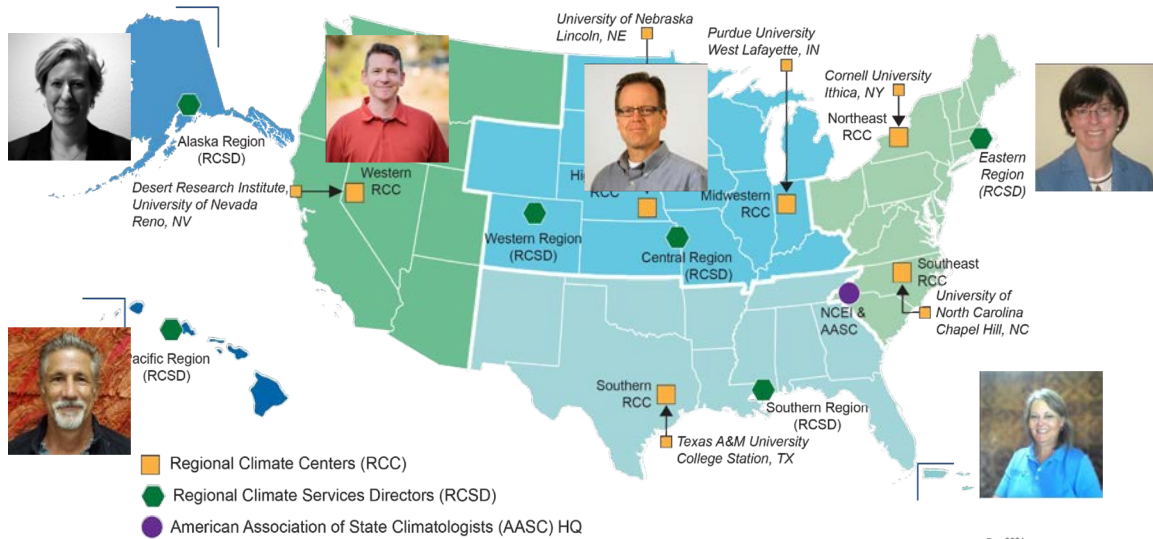

# NCEI National Climate Services Partnership

## National Scope

- 6 Regional Climate Service Directors
- *Voice of NOAA Climate* in each region
- NOAA and cross-Agency engagement and coordination

## Implemented Regionally

- 6 Regional Climate Centers (RCC)
- Regional themes
- Regional partners in NOAA and with other Federal and tribal partners
- Inter-state coordination

<https://www.ncei.noaa.gov/regional>

*and at the*  
**State level**

- State climatologists