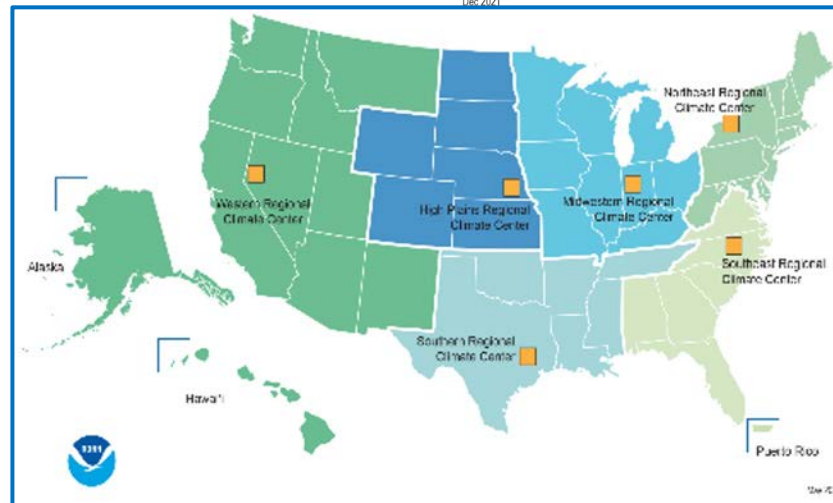

## National Scope

- 6 Regional Climate Service Directors
- *Voice of NOAA Climate* in each region
- NOAA and cross-Agency engagement and coordination

## Implemented Regionally

- 6 Regional Climate Centers (RCC)
- Regional themes
- Regional partners in NOAA and with other Federal and tribal partners
- Inter-state coordination

<https://www.ncei.noaa.gov/regional>